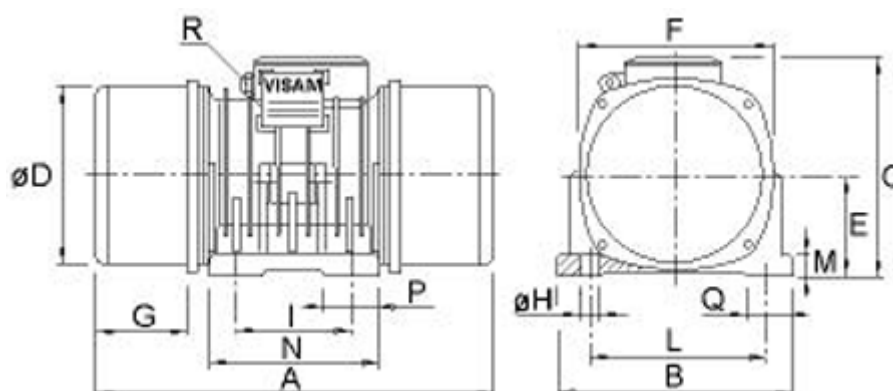

# Data Sheet

Article number: 310101009004100

Description: Vibrator motor SPX - 50 0.5 B 4.4kgcm  
1500 o/m 55kg 0,1kW 3x230-400V 50hz

## Measures

A = 235	L = 74
B = 152	M = 106
C = 143	N = 12
d = 106	Number H = 4
E = 62	P = 100
G = 60	Q = 32
H = 9	R = M16x1,5
I = 62	